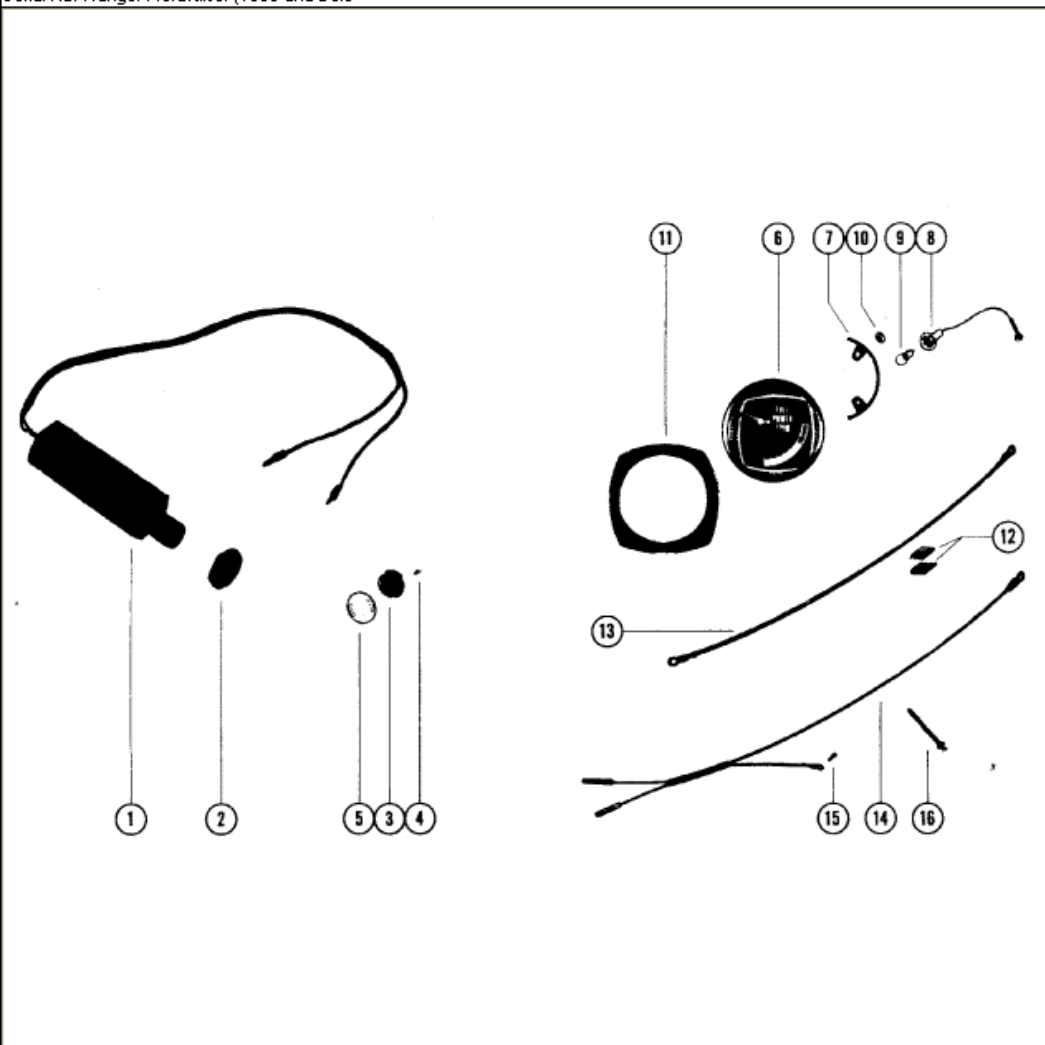

Serial Nbr Range: MerCruiser (1985 and Below)

Parts List						
Ref	Class	Part	Description	Qty	Comment	Footnote
-		56046A 4	TRIM INDICATOR KIT (LINEAR - S	1,...		
-		56046A 5	TRIM INDICATOR KIT (LINEAR - 1	,1,...		
-		63115A 4	TRIM INDICATOR KIT (ROTARY -	,,1,		
-		63115A 5	TRIM INDICATOR KIT (ROTARY -	,...1		
1		56046A 1	TRIM SENDER, LINEAR - SINGL	1,...		
1		56046A 2	TRIM SENDER, LINEAR - TWO	,1,...		
2	11	37984	NUT, LINEAR TRIM SENDER	1,1,...		
3		63115A 1	TRIM SENDER, ROTARY - SINC	,1,1,		
3		63115A 3	TRIM SENDER, ROTARY - TWC	,...1		
4	10	63400	SCREW, LEAD WIRE TO ROTA	,2,2		
5	85	63990	INSULATOR, ROTARY TRIM SE	,,1,1		
6		55345A 1	GAUGE ASSEMBLY, POWER TR	1,1,1		
6		55345A 1	GAUGE ASSEMBLY, POWER TR	,2,2		
7		57125	CLAMP, MOUNTING	1,1,1		
7		57125	CLAMP, MOUNTING	,2,2		
8		56488A 1	SOCKET AND CABLE ASSEM	1,1,1		
8		56488A 1	SOCKET AND CABLE ASSEM	,2,2		
9		32878	LIGHT BULB (#53)	1,1,1		
9		32878	LIGHT BULB (#53)	,2,2		
10	11	45076	NUT, GAUGE CLAMP (#10-32)	4,4,4		
10	11	45076	NUT, GAUGE CLAMP (#10-32)	,8,8		
10	11	29236	NUT, GAUGE LEAD WIRE ATT	,2,2,		
10	11	29236	NUT, GAUGE LEAD WIRE ATT	,4,4		
11		55315A 1	SUNSHADE ASSEMBLY, GAUG	1,1,1		
11		55315A 1	SUNSHADE ASSEMBLY, GAUG	,2,2		
12		39974	CLAMP, LEAD WIRES	,2,		
12		39974	CLAMP, LEAD WIRES	,...1		
13	84	61600A 7	LEAD WIRE TBLACK - 241/2" - 1	1,1,1		
13	84	61600A 7	LEAD WIRE TBLACK - 241/2" - 1	,2,2		
13	84	63490A 1	LEAD WIRE (PURPLE/WHITE -	,1,1,		
13	84	63490A 1	LEAD WIRE (PURPLE/WHITE -	,...2		
13		55135	LEAD WIRE (WHITE - 18" - 16 G	1,1,1		
13		55135	LEAD WIRE (WHITE - 18" - 16 G	,2,2		
13	84	61601A11	LEAD WIRE (WHITE - 12 1/2" - 1	1,1,1		
13	84	61601A11	LEAD WIRE (WHITE - 12 1/2" - 1	,2,2		
14	84	64176	HARNESS, TRIM INDICATOR (F	1,1,...		
15	10	24637	SCREW, LEAD WIRE ATTACHM	1,1,1,		
16		61990	STA-STRAP, LEAD WIRE ATTA	5,5,		
16		61990	STA-STRAP, LEAD WIRE ATTA	,10,,10		